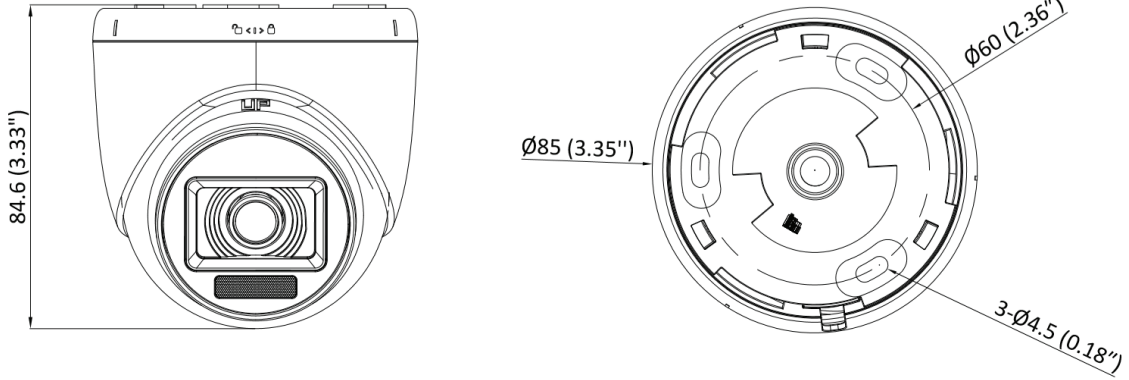

**epcom**<sup>®</sup>

Professional Video Surveillance Solutions

<b>Camera</b>	
Image Sensor	3K CMOS
Max. Resolution	2960 (H) × 1665 (V)
Min. Illumination	0.02 Lux @ (F1.6, AGC ON), 0 Lux with IR
Shutter Time	PAL: 1/25 s to 1/50,000 s; NTSC: 1/30 s to 1/50,000 s
Day & Night	ICR
Angle Adjustment	Pan: 0 to 360°, Tilt: 0 to 75°, Rotate: 0 to 360°
Signal System	PAL/NTSC
<b>Lens</b>	
Lens Type	2.8 mm, 3.6 mm fixed focal lens
Focal Length & FOV	2.8 mm, horizontal FOV: 101°, vertical FOV: 64°, diagonal FOV: 125° 3.6 mm, horizontal FOV: 80°, vertical FOV: 51°, diagonal FOV: 98°
Lens Mount	M12
<b>Illuminator</b>	
Supplement Light Type	White Light,IR
Supplement Light Range	IR : Up to 20 m White Light : Up to 20 m
<b>Image</b>	
Image Parameters Switch	STD/HIGH-SAT/HIGHLIGHT
Image Settings	Brightness, Sharpness, Smart IR
Frame Rate	TVI: 3K @20 fps, 4 MP @25 fps/30 fps, 1080p @25 fps/30 fps AHD: 5 MP @20 fps, 4 MP @25 fps/30 fps CVI: 4 MP @25 fps/30 fps CVBS: PAL/NTSC
Wide Dynamic Range (WDR)	Digital WDR
Image Enhancement	DWDR/BLC/HLC/HLS/Global
White Balance	Auto/Manual
AGC	Yes
<b>Interface</b>	
Video Output	Switchable TVI/AHD/CVI/CVBS
<b>General</b>	
Material	Plastic
Dimension	Ø85 mm × 84.6 mm (3.35" × 3.33")
Weight	Max. 150 g (0.33 lb.)
Operating Condition	-40 °C to 60 °C (-40 °F to 140 °F). Humidity: 90% or less (non-condensation)
Communication	HIKVISION-C
Language	English
Power Supply	12 VDC ± 25%, Max. 4.0 W *You are recommended to use one power adapter to supply the power for one camera.

▪ Dimension

Unit: mm (inch)

▪ Accessory

▪ Optional

DS-1272ZJ-110-TRS Wall mount	DS-1275ZJ-SUS Vertical pole mount	DS-1276ZJ-SUS Corner mount	DS-1280ZJ-XS Junction box	DS-2280ZJ Wall mount
