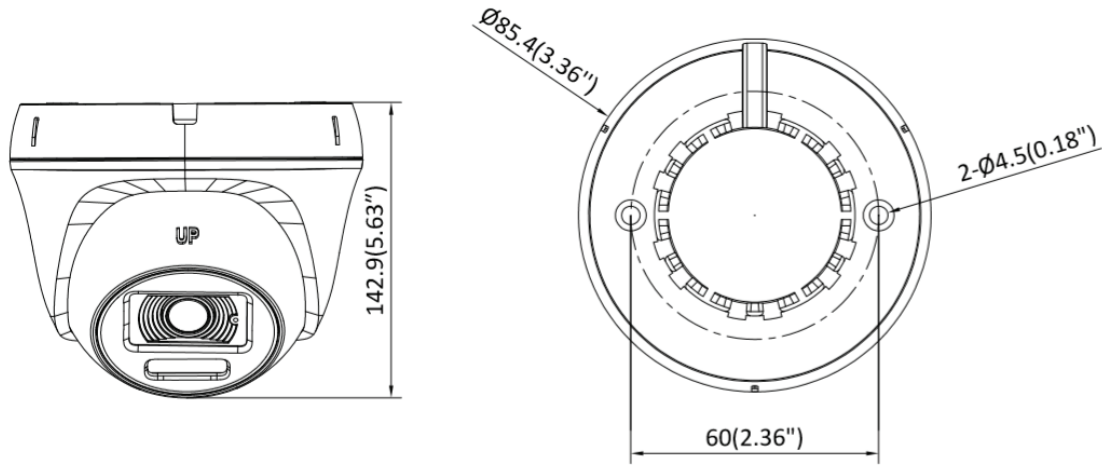

epcom[®]
Professional Video Surveillance Solutions

Camera	
Image Sensor	2 MP CMOS
Max. Resolution	1920 (H) × 1080 (V)
Min. Illumination	0.001 Lux @ (F1.0, AGC ON), 0 Lux with white light
Shutter Time	PAL: 1/25 s to 1/50,000 s; NTSC: 1/30 s to 1/50,000 s
Angle Adjustment	Pan: 0° to 360°, Tilt: 0° to 75°, Rotate: 0° to 360°
Signal System	PAL/NTSC
Lens	
Lens Type	2.8 mm, 3.6 mm fixed focal lens
Focal Length & FOV	2.8 mm, horizontal FOV: 105°, vertical FOV: 55°, diagonal FOV: 125° 3.6 mm, horizontal FOV: 84°, vertical FOV: 45°, diagonal FOV: 99°
Lens Mount	M12
Illuminator	
Supplement Light Type	White Light
Supplement Light Range	Up to 20 m
Smart Supplement Light	Yes
Image	
Image Parameters Switch	STD/HIGH-SAT/HIGHLIGHT
Image Settings	Brightness, Sharpness, Anti-banding, AGC
Frame Rate	TVI: 1080p @25 fps/30 fps CVI: 1080p @25 fps/30 fps AHD: 1080p @25 fps/30 fps CVBS: PAL/NTSC
Day/Night Mode	Color
Wide Dynamic Range (WDR)	Digital WDR
Image Enhancement	DWDR, BLC, HLC, Global
Noise Reduction	3D DNR/2D DNR
White Balance	Auto, Manual
Interface	
Video Output	Switchable TVI/AHD/CVI/CVBS
Alarm	Solid Light Alarm (White Light)
General	
Material	Plastic
Power	12 VDC ± 25%, max. 2 W, *You are recommended to use one power adapter to supply the power for one camera.
Dimension	∅85.4 mm × 142.9 mm (3.36" × 5.63")
Weight	Approx. 124 g (0.27 lb.)
Operating Condition	-40 °C to 60 °C (-40 °F to 140 °F). Humidity: 90% or less (non-condensing)
Communication	HIKVISION-C
Language	English

▪ Dimension

Unit: mm (inch)

▪ Accessory

▪ Optional

DS-1272ZJ-110-TRS Wall Mount	DS-1280ZJ-XS Junction Box
