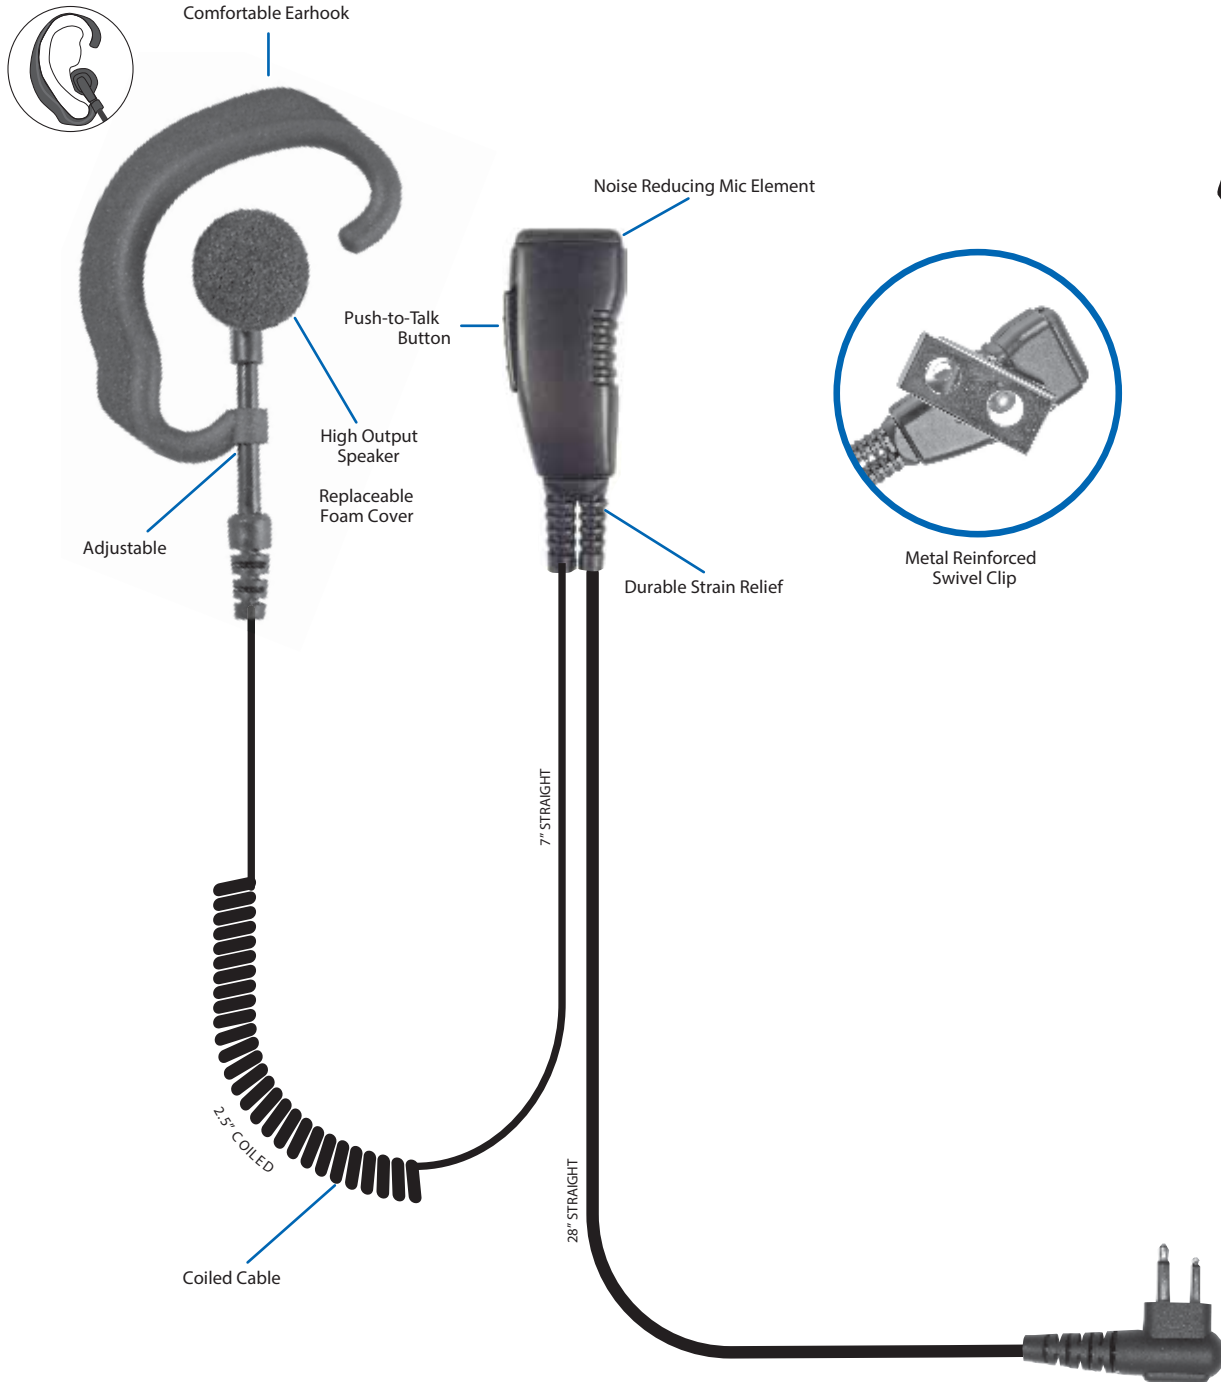

CONNECTOR
Simple Pin (1 & 2 pin)
Simple Pin w/screw(s)
Multi Pin

FEATURES

- Low profile, rugged lapel mic and in-line earphone
- Soft earhook holds earphone in place during strenuous activity and is extremely comfortable to wear
- High quality speaker and mic elements that allow for clear audio on both transmit and receive
- Rugged, polycarbonate housing for maximum durability
- Polyurethane-jacketed, coiled mic cable
- Conveniently located Push-To-Talk button for easy use