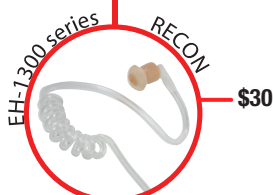

STORM TROOPER® SPM-4200 SERIES ADVANCED WATERPROOF HD PLATFORM

The SPM-4200 is a heavy duty remote speaker microphone, specifically built for public safety use. Engineered to our highest standards of performance and durability, the STORM TROOPER® features a noise canceling microphone, high output front-firing speaker, and a high/low switch so that you can easily toggle the volume of received calls.

STORM TROOPER®

CONNECTOR	
Simple Pin (1 & 2 pin)	
Simple Pin w/screws	
Multi Pin	
Multi Pin w/Panic	

Fully Rotating Metal-Reinforced Clothing Clip

3.5mm External Jack for Listen Only Earpiece

LISTEN ONLY OPTIONS See Pages 30-31

HYDRA™ Waterproof connectors (selected models)
Patent Number 8,708,740

YOUR LOGO HERE (Special order only)

RINO™ Cable

6" STRAIGHT

10.5" COILED

7" STRAIGHT

Upgrade to Tactical MSRP (PTT 1500B).

PLATFORM FEATURES

- Large speaker microphone with water shedding grill
- Front-firing, high-volume speaker
- Hi/Low volume toggle switch (6dB range)
- Rugged, heavy-duty design specifically built for public safety usage
- Fully submersible – meets IP 67 standards!
- Large tactile switch PTT is easy to use even while wearing gloves
- Earphone jack for optional listen-only earphone (sold separately)
- Panic switch available on some models (radio must support external panic)
- Features a 3.5mm accessory jack for connecting an earphone to the unit (See EH-300, EH-1300, EH-1200 Series for Listen Only Earpieces pages 30-31)