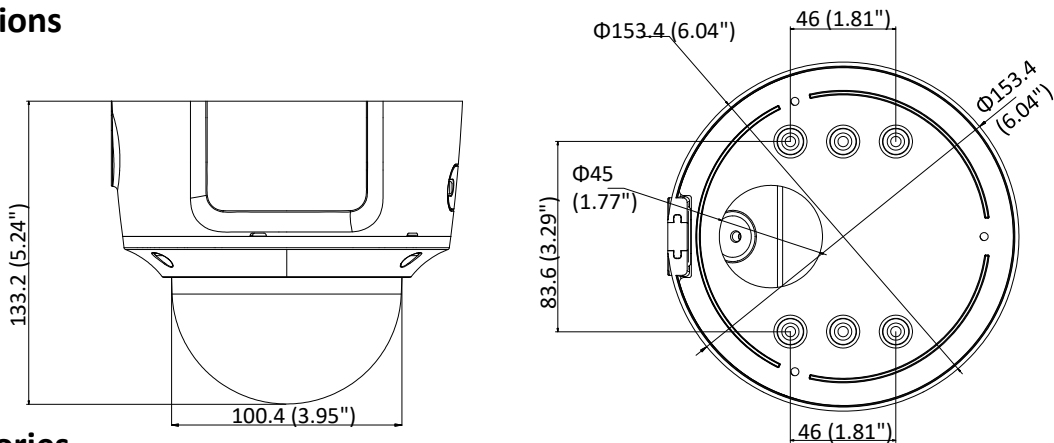

Specifications

Camera	
Image Sensor	1/2.8" Progressive Scan CMOS
Min. Illumination	Color: 0.005 Lux @ (F1.2, AGC ON), 0 Lux with IR Color: 0.0068 Lux @ (F1.4, AGC ON), 0 Lux with IR
Shutter Speed	1/3 s to 1/100,000 s
Slow Shutter	Yes
Day & Night	IR Cut Filter
Digital Noise Reduction	3D DNR
WDR	120dB
3-Axis Adjustment	Pan: 0° to 355°, tilt: 0° to 75°, rotate: 0° to 355°
Lens	
Focal length	2.8 to 12 mm
Lens Type	Motorized
Aperture	F1.4
Focus	Auto
FOV	Horizontal field of view: 105° to 35° Vertical field of view: 56° to 20° Diagonal field of view: 126° to 40.5°
Lens Mount	Φ14
IR	
IR Range	Up to 30 m
Wavelength	850nm
Compression Standard	
Video Compression	Main stream: H.265/H.264 Sub stream: H.265/H.264/MJPEG Third stream: H.265/H.264
H.264 Type	Main Profile/High Profile
H.264+	Main stream supports
H.265 Type	Main Profile
H.265+	Main stream supports
Video Bit Rate	32 Kbps to 16 Mbps
Audio Compression	G722.1/G.711/G726/MP2L2/PCM/MP3
Audio Bit Rate	64Kbps(G.711)/16Kbps(G.722.1)/16Kbps(G.726)/32-192Kbps(MP2L2)/8Kbps-320Kbps(MP3)
Smart Feature-set	
Smart Event	Line crossing detection, intrusion detection, unattended baggage detection, object removal detection, face detection, scene change detection
Basic Event	Motion detection, video tampering alarm, exception (network disconnected, IP address conflict, illegal login, HDD full, HDD error)
Linkage Method	Trigger recording: memory card, network storage, pre-record and post-record Trigger captured pictures uploading: FTP, HTTP, NAS, Email Trigger notification: HTTP, ISAPI, alarm output, Email
Region of Interest	Support 1 fixed region for main stream and sub stream
Image	
Max. Resolution	1920 × 1080
Main Stream	50Hz: 50fps (1920 × 1080, 1280 × 960, 1280 × 720)

Protection Level	IP66, IK10
Material	Metal
Dimensions	Φ 153.4 × 133.2 mm (Φ 6.04" × 5.24")
Weight	Camera: 1287 g (2.84 lb.)

Available Model:

DS-2CD2725FHWD-IZS

Dimensions

Accessories

Unit: mm(inch)

DS-1471ZJ-155
Pendant Mount