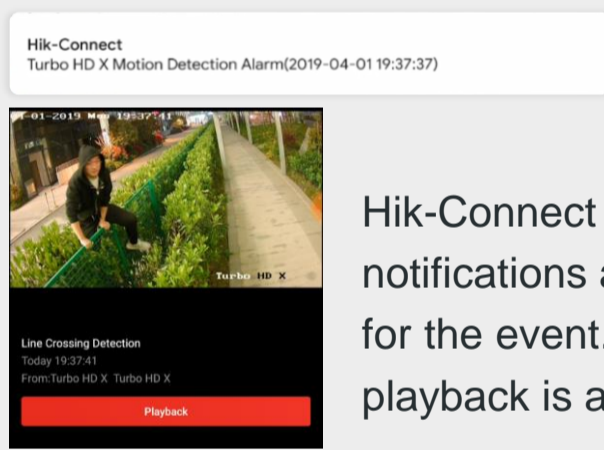

Human Vehicle

Accurate alarms

Others

False alarms

- Real-time alarms can be turned to **silent mode** manually by Hik-Connect App.
- The alarm reminder schedule can be set flexibly.

Hik-Connect can receive notifications and pictures for the event. Video playback is available.

Saving time with target video searching

Product Solution

- **Audio and strobe light alarm**
- **PIR detection**
- Face detection
- All channels false alarm reduction
- Hik-Connect notification pushing
- Quick target search