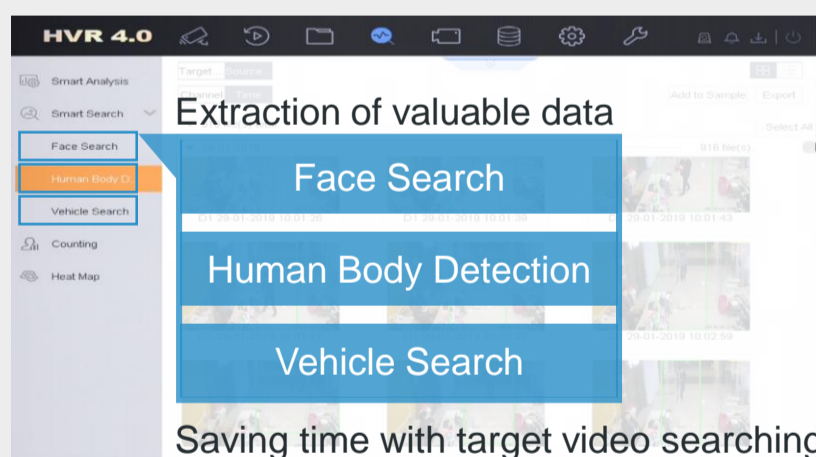

Human Vehicle

Accurate alarms

Others

False alarms

- Real-time alarms can be turned to **silent mode** manually by Hik-Connect App.
- The alarm reminder schedule can be set flexibly.

Hik-Connect can receive notifications and pictures for the event. Video playback is available.