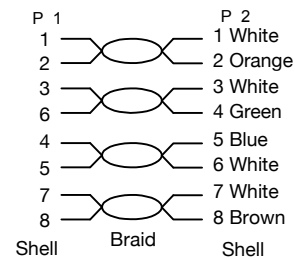

FTP Cat5e Patch Cord

linkedpro
byepcom®

Model: LP-FT4-050-BK

WIRING DIAGRAM

FTP Cat5e Patch Cord

Twisted pair cable with global screen (FTP, Foiled Twisted Pair):

In this type of cable as in the UTP, its pairs are not shielded, but it does have a global screen to improve its level of protection against external interference.

Physical Characteristics

Type	Patch cord
Colors	Black (BK)
Lengths	0.5, 1, 2, 3, 7m.
Connector type	RJ45 8(8)
Termination end 1	Modular plug
Termination end 2	Modular plug
Cable type	Shielded

Electrical Characteristics