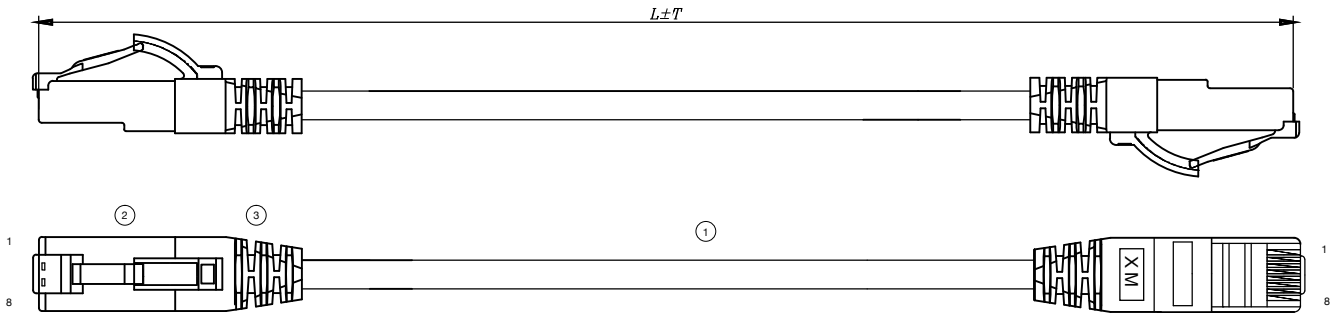

FTP Cat5e Patch Cord

linkedpro
byepcom®

Model: LP-FT4-050-BK

WIRING DIAGRAM

FTP Cat5e Patch Cord

Twisted pair cable with global screen (FTP, Foiled Twisted Pair):

In this type of cable as in the UTP, its pairs are not shielded, but it does have a global screen to improve its level of protection against external interference.

Cat5e:

Its objective is the physical interface to connect the points of the telecommunications room to the work area, adapting to specifications by the norm IEEE 802.3i/3u in LAN networks with 10/100Base T/Tx data transmission with a performance greater than 110 Mbps.

Physical Characteristics

Type	Patch cord
Colors	Black (BK)
Lengths	0.5, 1, 2, 3, 7m.
Connector type	RJ45 8(8)
Termination end 1	Modular plug
Termination end 2	Modular plug
Cable type	Shielded

Electrical Characteristics