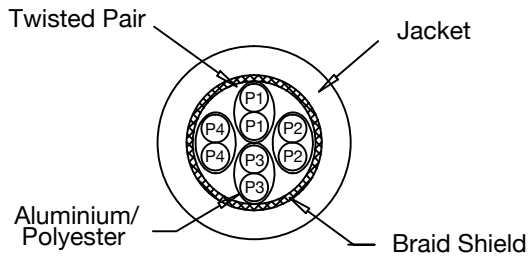

FTP Cat5e Patch Cord

linkedpro
byepcom®

Model: LP-FT4-050-BK

WIRING DIAGRAM

FTP Cat5e Patch Cord

Twisted pair cable with global screen (FTP, Foiled Twisted Pair):

In this type of cable as in the UTP, its pairs are not shielded, but it does have a global screen to improve its level of protection against external interference.

Cat5e:

Its objective is the physical interface to connect the points of the telecommunications room to the work area, adapting to specifications by the norm IEEE 802.3i/3u in LAN networks with 10/100Base T/Tx data transmission with a performance greater than 110 Mbps.

Physical Characteristics

Type	Patch cord
Colors	Black (BK)
Lengths	0.5, 1, 2, 3, 7m.
Connector type	RJ45 8(8)
Termination end 1	Modular plug
Termination end 2	Modular plug
Cable type	Shielded

Electrical Characteristics