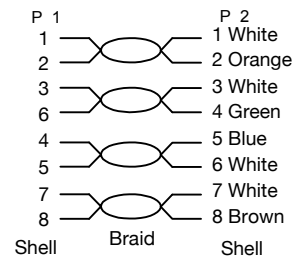

FTP Cat6 Patch Cord

linkedpro
byepcom®

Model: LP-FT7-300-BK

WIRING DIAGRAM

FTP Cat6 Patch Cord

Twisted pair cable with global shielding (FTP, Foiled Twisted Pair): In this type of cable as in the UTP, its peers are not shielded, but it does have a global shielding to improve its level of protection against external interference.

Physical Characteristics

Type	Patch cord
Colors	Black (BK)
Lengths	0.5, 1, 2, 3, 7m.
Connector type	RJ45 8(8)
End termination 1	Modular plug
End termination 2	Modular plug
Cable type	Shielding

Electrical Characteristics