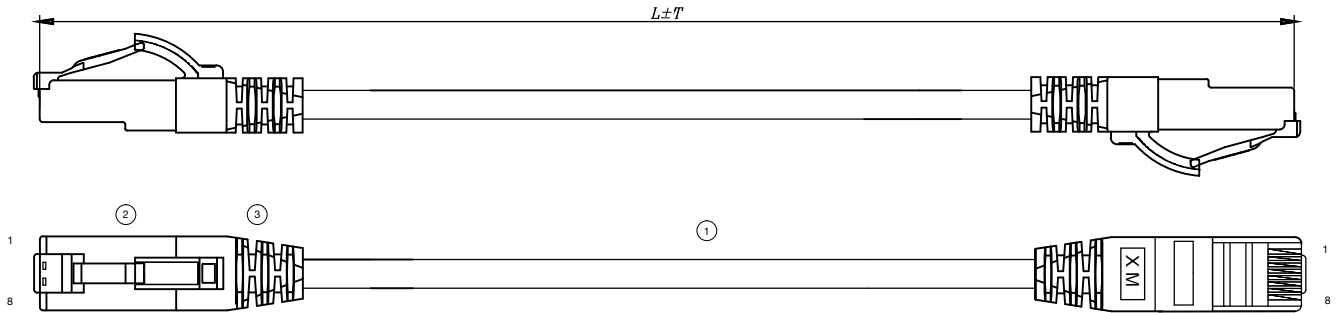

FTP Cat6 Patch Cord

linkedpro
byepcom®

Model: LP-FT7-300-BK

WIRING DIAGRAM

FTP Cat6 Patch Cord

Twisted pair cable with global shielding (FTP, Foiled Twisted Pair): In this type of cable as in the UTP, its peers are not shielded, but it does have a global shielding to improve its level of protection against external interference.

Cat6:
Its objective is the physical interface to connect the points of the Telecommunications room in the work area, adapting to the specifications IEEE 802.3 / 3u / 3ab in LAN networks with data transmission 10/100/1000 BaseTx with a performance that exceeds 1Gbps.

Physical Characteristics

Type	Patch cord
Colors	Black (BK)
Lengths	0.5, 1, 2, 3, 7m.
Connector type	RJ45 8(8)
End termination 1	Modular plug
End termination 2	Modular plug
Cable type	Shielding

Electrical Characteristics