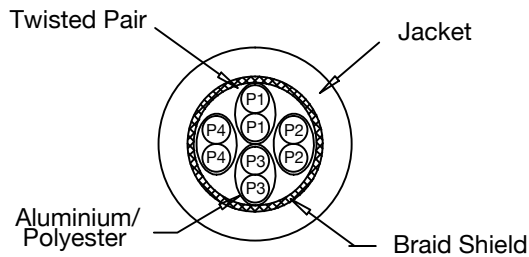

FTP Cat6 Patch Cord

linkedpro
byepcom®

Model: LP-FT7-300-BK

WIRING DIAGRAM

FTP Cat6 Patch Cord

Twisted pair cable with global shielding (FTP, Foiled Twisted Pair): In this type of cable as in the UTP, its peers are not shielded, but it does have a global shielding to improve its level of protection against external interference.

Cat6:
Its objective is the physical interface to connect the points of the Telecommunications room in the work area, adapting to the specifications IEEE 802.3 / 3u / 3ab in LAN networks with data transmission 10/100/1000 BaseTx with a performance that exceeds 1Gbps.

Physical Characteristics

Type	Patch cord
Colors	Black (BK)
Lengths	0.5, 1, 2, 3, 7m.
Connector type	RJ45 8(8)
End termination 1	Modular plug
End termination 2	Modular plug
Cable type	Shielding

Electrical Characteristics