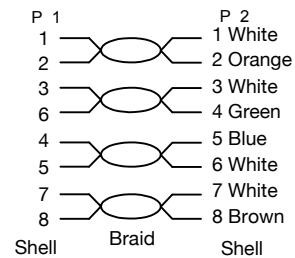

FTP Cat6 Patch Cord

linkedpro
byepcom®

Model: LP-FT7-050-BK

WIRING DIAGRAM

UTP Cat5e Patch Cord

Twisted Pair Cable with Global Shielding:
In this type of cable as in the UTP, its peers are not shielded, but it does have a global shielding to improve its level of protection against external interference.

Physical Characteristics

Type	Patch cord
Colors	Black (BK)
Lengths	0.5, 1, 2, 3, 7m.
Connector type	RJ45 8(8)
End termination 1	Modular plug
End termination 2	Modular plug
Cable type	Shielding

Electrical Characteristics