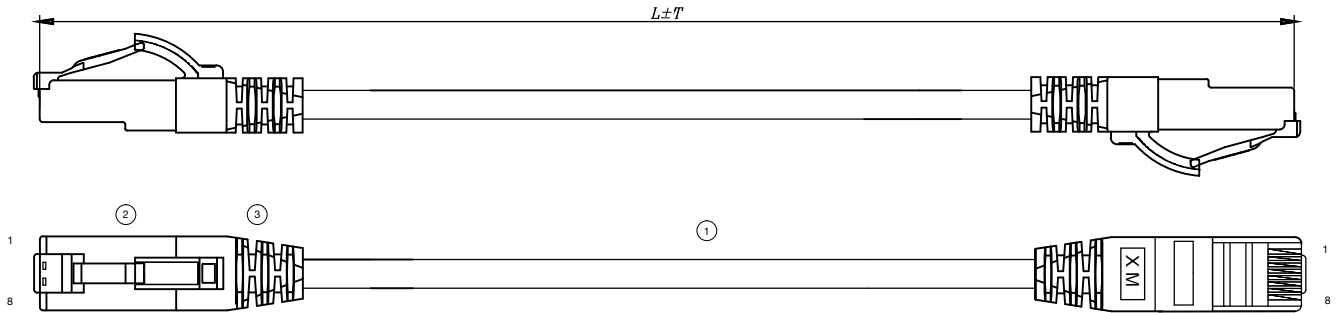

FTP Cat6 Patch Cord

linkedpro
byepcom®

Model: LP-FT7-050-BK

WIRING DIAGRAM

UTP Cat5e Patch Cord

Twisted Pair Cable with Global Shielding:
In this type of cable as in the UTP, its peers are not shielded, but it does have a global shielding to improve its level of protection against external interference.

Cat6:
Its objective is the physical interface to connect the points of the Telecommunications room in the work area, adapting to the specifications IEEE 802.3 / 3u / 3ab in LAN networks with data transmission 10/100/1000 BaseTx with a performance that exceeds 1Gbps.

Physical Characteristics

Type	Patch cord
Colors	Black (BK)
Lengths	0.5, 1, 2, 3, 7m.
Connector type	RJ45 8(8)
End termination 1	Modular plug
End termination 2	Modular plug
Cable type	Shielding

Electrical Characteristics