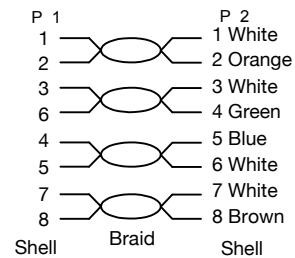

# FTP Cat5e Patch Cable

linkedpro  
byepcom®

Model: LP-FT4-700-BK

## WIRING DIAGRAM

## FTP Cat5e Patch Cord

Twisted pair cable with global screen (FTP, Foiled Twisted Pair): In this type of cable as in the UTP, its pairs are not shielded, but it does have a global screen to improve its level of protection against external interference.

## Physical Characteristics

Type	Patch Cord
Colors	Black (BK)
Lengths	0.5, 1, 2, 3, 7m.
Connector type	RJ-45 8 (8)
Termination end 1	Modular Plug
Termination end 2	Modular Plug
Cable type	Unshielded