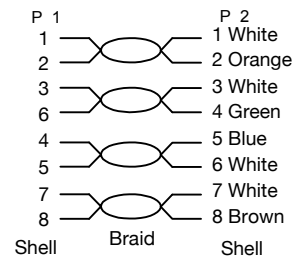

FTP Cat5e Patch Cord

Model: LP-FT4-100-BK

WIRING DIAGRAM

UTP Cat5e Patch Cord

Twisted pair cable with global screen (FTP, Foiled Twisted Pair): In this type of cable as in the UTP, its pairs are not shielded, but it does have a global screen to improve its level of protection against external interference.

Physical Characteristics

Type	Patch cord
Colors	Black (BK)
Lengths	0.5, 1, 2, 3, 7m.
Connector type	RJ45 8(8)
Termination end 1	Modular plug
Termination end 2	Modular plug
Cable type	Shielded

Electrical Characteristics