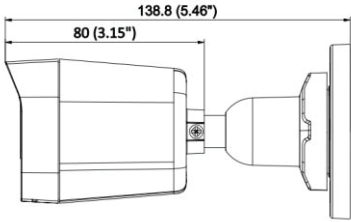

epcom[®]
Professional Video Surveillance Solutions

Camera	
Image Sensor	3K CMOS
Max. Resolution	2960 (H) × 1665 (V)
Min. Illumination	0.02 Lux @ (F1.6, AGC ON), 0 Lux with IR
Shutter Time	PAL: 1/25 s to 1/50,000 s; NTSC: 1/30 s to 1/50,000 s
Day & Night	ICR
Angle Adjustment	Pan: 0 to 360°, Tilt: 0 to 90°, Rotate: 0 to 360°
Signal System	PAL/NTSC
Lens	
Lens Type	2.8 mm, 3.6 mm fixed focal lens
Focal Length & FOV	2.8 mm, horizontal FOV: 101°, vertical FOV: 64°, diagonal FOV: 125° 3.6 mm, horizontal FOV: 80°, vertical FOV: 51°, diagonal FOV: 98°
Lens Mount	M12
Illuminator	
Supplement Light Type	White Light, IR
Supplement Light Range	IR : Up to 20 m White Light : Up to 20 m
Image	
Image Parameters Switch	STD/HIGH-SAT/HIGHLIGHT
Image Settings	Brightness, Sharpness, Smart IR
Frame Rate	TVI: 3K @20 fps, 4 MP @25 fps/30 fps, 1080p @25 fps/30 fps AHD: 5 MP @20 fps, 4 MP @25 fps/30 fps CVI: 4 MP @25 fps/30 fps CVBS: PAL/NTSC
Wide Dynamic Range (WDR)	Digital WDR
Image Enhancement	DWDR/BLC/HLC/HLS/Global
White Balance	Auto/Manual
AGC	Yes
Interface	
Video Output	Switchable TVI/AHD/CVI/CVBS
General	
Material	Plastic
Dimension	Ø70 mm × 138.8 mm (Ø2.76" x 5.46")
Weight	Max. 150 g (0.33 lb.)
Operating Condition	-40 °C to 60 °C (-40 °F to 140 °F). Humidity: 90% or less (non-condensation)
Communication	HIKVISION-C
Language	English
Power Supply	12 VDC ± 25%, Max. 4.4 W *You are recommended to use one power adapter to supply the power for one camera.
Approval	
Protection	IP67

Specification

▪ Dimension

Unit: mm (inch)

▪ Accessory

▪ Optional

DS-1280ZJ-XS Junction box	DS-2280ZJ Wall mount
