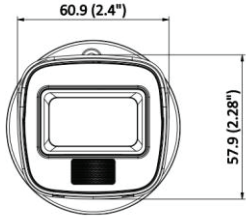

epcom[®]
Professional Video Surveillance Solutions

Camera	
Image Sensor	3K CMOS
Max. Resolution	2960 (H) × 1665 (V)
Min. Illumination	0.02 Lux @ (F1.6, AGC ON), 0 Lux with IR
Shutter Time	PAL: 1/25 s to 1/50,000 s; NTSC: 1/30 s to 1/50,000 s
Day & Night	ICR
Angle Adjustment	Pan: 0 to 360°, Tilt: 0 to 90°, Rotate: 0 to 360°
Signal System	PAL/NTSC
Lens	
Lens Type	2.8 mm, 3.6 mm fixed focal lens
Focal Length & FOV	2.8 mm, horizontal FOV: 101°, vertical FOV: 64°, diagonal FOV: 125° 3.6 mm, horizontal FOV: 80°, vertical FOV: 51°, diagonal FOV: 98°
Lens Mount	M12
Illuminator	
Supplement Light Type	White Light, IR
Supplement Light Range	IR : Up to 20 m White Light : Up to 20 m
Image	
Image Parameters Switch	STD/HIGH-SAT/HIGHLIGHT
Image Settings	Brightness, Sharpness, Smart IR
Frame Rate	TVI: 3K @20 fps, 4 MP @25 fps/30 fps, 1080p @25 fps/30 fps AHD: 5 MP @20 fps, 4 MP @25 fps/30 fps CVI: 4 MP @25 fps/30 fps CVBS: PAL/NTSC
Wide Dynamic Range (WDR)	Digital WDR
Image Enhancement	DWDR/BLC/HLC/HLS/Global
White Balance	Auto/Manual
AGC	Yes
Interface	
Video Output	Switchable TVI/AHD/CVI/CVBS
General	
Material	Plastic
Dimension	Ø70 mm × 138.8 mm (Ø2.76" x 5.46")
Weight	Max. 150 g (0.33 lb.)
Operating Condition	-40 °C to 60 °C (-40 °F to 140 °F). Humidity: 90% or less (non-condensation)
Communication	HIKVISION-C
Language	English
Power Supply	12 VDC ± 25%, Max. 4.4 W *You are recommended to use one power adapter to supply the power for one camera.
Approval	
Protection	IP67

Specification

▪ Dimension

Unit: mm (inch)

▪ Accessory

▪ Optional

DS-1280ZJ-XS Junction box	DS-2280ZJ Wall mount
