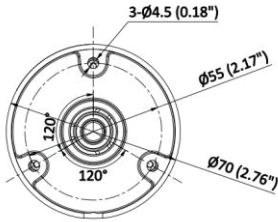

epcom[®]
Professional Video Surveillance Solutions

Camera	
Image Sensor	3K CMOS
Max. Resolution	2960 (H) × 1665 (V)
Min. Illumination	0.02 Lux @ (F1.6, AGC ON), 0 Lux with IR
Shutter Time	PAL: 1/25 s to 1/50,000 s; NTSC: 1/30 s to 1/50,000 s
Day & Night	ICR
Angle Adjustment	Pan: 0 to 360°, Tilt: 0 to 90°, Rotate: 0 to 360°
Signal System	PAL/NTSC
Lens	
Lens Type	2.8 mm, 3.6 mm fixed focal lens
Focal Length & FOV	2.8 mm, horizontal FOV: 101°, vertical FOV: 64°, diagonal FOV: 125° 3.6 mm, horizontal FOV: 80°, vertical FOV: 51°, diagonal FOV: 98°
Lens Mount	M12
Illuminator	
Supplement Light Type	White Light, IR
Supplement Light Range	IR : Up to 20 m White Light : Up to 20 m
Image	
Image Parameters Switch	STD/HIGH-SAT/HIGHLIGHT
Image Settings	Brightness, Sharpness, Smart IR
Frame Rate	TVI: 3K @20 fps, 4 MP @25 fps/30 fps, 1080p @25 fps/30 fps AHD: 5 MP @20 fps, 4 MP @25 fps/30 fps CVI: 4 MP @25 fps/30 fps CVBS: PAL/NTSC
Wide Dynamic Range (WDR)	Digital WDR
Image Enhancement	DWDR/BLC/HLC/HLS/Global
White Balance	Auto/Manual
AGC	Yes
Interface	
Video Output	Switchable TVI/AHD/CVI/CVBS
General	
Material	Plastic
Dimension	Ø70 mm × 138.8 mm (Ø2.76" x 5.46")
Weight	Max. 150 g (0.33 lb.)
Operating Condition	-40 °C to 60 °C (-40 °F to 140 °F). Humidity: 90% or less (non-condensation)
Communication	HIKVISION-C
Language	English
Power Supply	12 VDC ± 25%, Max. 4.4 W *You are recommended to use one power adapter to supply the power for one camera.
Approval	
Protection	IP67

Specification

▪ Dimension

Unit: mm (inch)

▪ Accessory

▪ Optional

DS-1280ZJ-XS Junction box	DS-2280ZJ Wall mount
