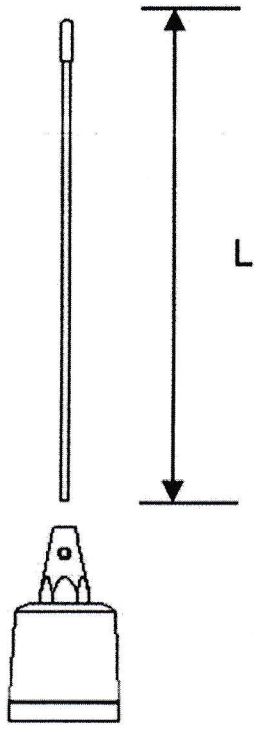

TXAM45070 CUTTING CHART

CUT FROM BOTTOM

TXAM45070	
FREQUENCY	Length
450MHz	300 mm
455 MHz	290 mm
460 MHz	282 mm
465 MHz	275 mm
470 MHz	265 mm